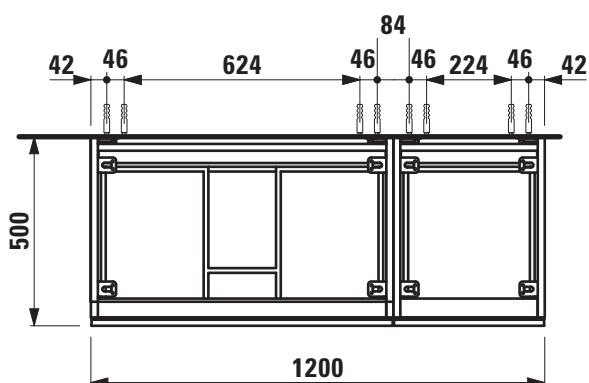

TECHNICAL DATA

Order no.	42417.0 / 4 drawers	Accessories excl.	Drawer separations small, order no. 49240.1 large, order no. 49240.2 Space saving siphon, order no. 89424.0
Dimensions (WxHxD)	1200 x 320 x 500 mm	Mounting acc. incl.	Installation set, order no. 49240.7
Matching for	top for vanity unit 2400 mm, order no. 42460.2, 42460.3, 42460.4, 42462.4	Mounting information	The walls installed on must meet the requirements of the furniture in terms of weight and the supplied fastening elements. If this cannot be guaranteed another method of installation needs to be chosen.
Specification	Body/Front – Surface lacquered real wood veneer or lacquered white Integrated handle in the front without top drawer element at the left side 800 mm, drawer element at the right side 400 mm	Colours	630 – Noce canaletto, surface lacquered real wood veneer 631 – White, surface lacquered
Weight	630 – 47,5 kg 631 – 48,5 kg		

TECHNICAL DRAWINGS / S 1 : 20

X = The exact height must be set during installation.