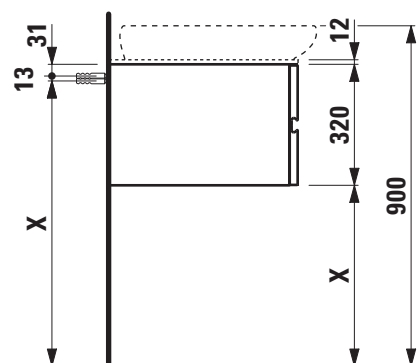

TECHNICAL DATA

Order no.	42417.0 / 4 drawers	Accessories excl.	Drawer separations small, order no. 49240.1 large, order no. 49240.2 Space saving siphon, order no. 89424.0
Dimensions (WxHxD)	1200 x 320 x 500 mm	Mounting acc. incl.	Installation set, order no. 49240.7
Matching for	top for vanity unit 2400 mm, order no. 42460.2, 42460.3, 42460.4, 42462.4	Mounting information	The walls installed on must meet the requirements of the furniture in terms of weight and the supplied fastening elements. If this cannot be guaranteed another method of installation needs to be chosen.
Specification	Body/Front – Surface lacquered real wood veneer or lacquered white Integrated handle in the front without top drawer element at the left side 800 mm, drawer element at the right side 400 mm	Colours	630 – Noce canaletto, surface lacquered real wood veneer 631 – White, surface lacquered
Weight	630 – 47,5 kg 631 – 48,5 kg		

TECHNICAL DRAWINGS / S 1 : 20

X = The exact height must be set during installation.