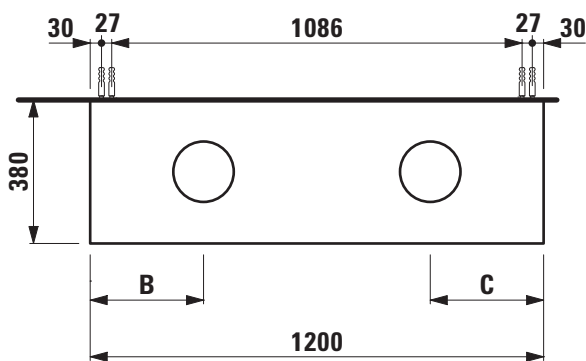

**Vanity unit without / with 2 cut outs**

**40903.0**

**40903.4**

**TECHNICAL DATA**

Order no.	40903.0 / without cut out 40903.4 / 2 cut outs	Accessories excl.	Power socket (EU), IP44, order no. 49298.4 Power socket (CH), IP44, order no. 49298.5 Drawer separations (not recommended with shelf) large, order no. 40920.1 Space saving siphon, order no. 89424.0
Dimensions (WxHxD)	1200 x 360 x 380 mm	Mounting acc. incl.	Installation set for furniture, order no. 49120.6
Matching for washbasin	see table below	Mounting information	The walls installed on must meet the requirements of the furniture in terms of weight and the supplied fastening elements. If this cannot be guaranteed another method of installation needs to be chosen. For example with feet.
Specification	Body/Front – lacquered surface veneer with solid wood edges Slim front with a 4 mm rim 1 push and pull full extension drawer without or with cut out	Colours	250 – Light oak 251 – Dark oak
Weight	28,0 kg		
Accessories excl.	Shelf L shaped for drawer, with pre-drilled holes in the back (left and right) for optional power socket, depth 90 mm, order no. 40924.5 depth 150 mm, order no. 40924.6		

**TECHNICAL DRAWINGS / S 1 : 20**

B / mm	C / mm	Ceramic
300	300	Kartell by Laufen 81533.1 Ino 81630.0, 81630.2 Val 81628.0, 816282

X = The exact height must be set during installation.

## Matrix for vanity units 900 mm / 1200 mm depth 380 mm

Vanity unit 1200 x 380 mm				
<b>Ceramic</b>				
<b>Ino</b>				
81630.0 450x410 mm	✓	✓	✓	✓
81630.2 560x450 mm	✓	✓	✓	✓
<b>Kartell by Laufen</b>				
81533.1 460x460 mm	✓	✓	✓	✓
81033.4 600x460 mm	✓	✓	✓	
81033.5 600x460 mm	✓	✓	✓	
81033.8 900x460 mm	✓	✓	✓	
81033.9 900x460 mm	✓	✓	✓	
81333.2 1200x460 mm	✓			
<b>Val</b>				
81628.0 450x420 mm	✓	✓	✓	✓
81628.2 550x420 mm	✓	✓	✓	✓
81628.3 600x420 mm	✓	✓	✓	
81628.4 650x420 mm	✓	✓	✓	
81628.5 750x420 mm	✓	✓	✓	
81628.7 950x420 mm	✓	✓	✓	