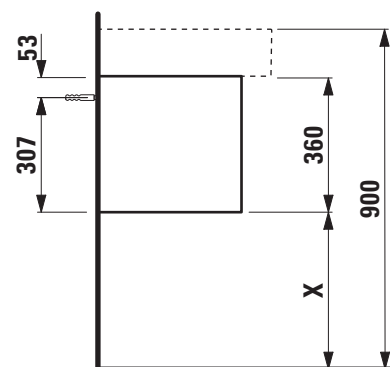

**Vanity unit without / with 2 cut outs**

**40903.0**

**40903.4**

**TECHNICAL DATA**

Order no.	40903.0 / without cut out 40903.4 / 2 cut outs	Accessories excl.	Power socket (EU), IP44, order no. 49298.4 Power socket (CH), IP44, order no. 49298.5 Drawer separations (not recommended with shelf) large, order no. 40920.1 Space saving siphon, order no. 89424.0
Dimensions (WxHxD)	1200 x 360 x 380 mm	Mounting acc. incl.	Installation set for furniture, order no. 49120.6
Matching for washbasin	see table below	Mounting information	The walls installed on must meet the requirements of the furniture in terms of weight and the supplied fastening elements. If this cannot be guaranteed another method of installation needs to be chosen. For example with feet.
Specification	Body/Front – lacquered surface veneer with solid wood edges Slim front with a 4 mm rim 1 push and pull full extension drawer without or with cut out	Colours	250 – Light oak 251 – Dark oak
Weight	28,0 kg		
Accessories excl.	Shelf L shaped for drawer, with pre-drilled holes in the back (left and right) for optional power socket, depth 90 mm, order no. 40924.5 depth 150 mm, order no. 40924.6		

**TECHNICAL DRAWINGS / S 1 : 20**

B / mm	C / mm	Ceramic
300	300	Kartell by Laufen 81533.1 Ino 81630.0, 81630.2 Val 81628.0, 816282

X = The exact height must be set during installation.

## Matrix for vanity units 900 mm / 1200 mm depth 380 mm

Vanity unit 1200 x 380 mm				
<b>Ceramic</b>				
<b>Ino</b>				
81630.0 450x410 mm	✓	✓	✓	✓
81630.2 560x450 mm	✓	✓	✓	✓
<b>Kartell by Laufen</b>				
81533.1 460x460 mm	✓	✓	✓	✓
81033.4 600x460 mm	✓	✓	✓	
81033.5 600x460 mm	✓	✓	✓	
81033.8 900x460 mm	✓	✓	✓	
81033.9 900x460 mm	✓	✓	✓	
81333.2 1200x460 mm	✓			
<b>Val</b>				
81628.0 450x420 mm	✓	✓	✓	✓
81628.2 550x420 mm	✓	✓	✓	✓
81628.3 600x420 mm	✓	✓	✓	
81628.4 650x420 mm	✓	✓	✓	
81628.5 750x420 mm	✓	✓	✓	
81628.7 950x420 mm	✓	✓	✓	