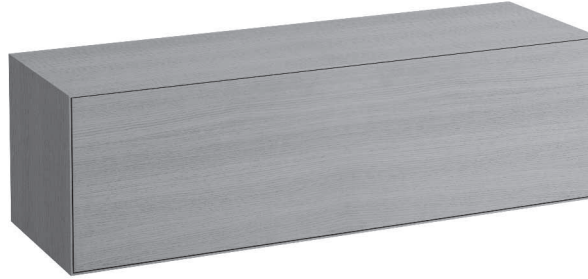

**Vanity unit without / with 2 cut outs**

**40903.0**

**40903.4**

**TECHNICAL DATA**

Order no.	40903.0 / without cut out 40903.4 / 2 cut outs	Accessories excl.	Power socket (EU), IP44, order no. 49298.4 Power socket (CH), IP44, order no. 49298.5 Drawer separations (not recommended with shelf) large, order no. 40920.1 Space saving siphon, order no. 89424.0
Dimensions (WxHxD)	1200 x 360 x 380 mm	Mounting acc. incl.	Installation set for furniture, order no. 49120.6
Matching for washbasin	see table below	Mounting information	The walls installed on must meet the requirements of the furniture in terms of weight and the supplied fastening elements. If this cannot be guaranteed another method of installation needs to be chosen. For example with feet.
Specification	Body/Front – lacquered surface veneer with solid wood edges Slim front with a 4 mm rim 1 push and pull full extension drawer without or with cut out	Colours	250 – Light oak 251 – Dark oak
Weight	28,0 kg		
Accessories excl.	Shelf L shaped for drawer, with pre-drilled holes in the back (left and right) for optional power socket, depth 90 mm, order no. 40924.5 depth 150 mm, order no. 40924.6		

**TECHNICAL DRAWINGS / S 1 : 20**

B / mm	C / mm	Ceramic
300	300	Kartell by Laufen 81533.1 Ino 81630.0, 81630.2 Val 81628.0, 816282

X = The exact height must be set during installation.

## Matrix for vanity units 900 mm / 1200 mm depth 380 mm

### POSSIBLE COMBINATIONS WITH WASHBASINS INO, KARTELL BY LAUFEN, VAL

Vanity unit 900 x 380 mm	
<b>Ceramic</b>	
<b>Ino</b>	
81630.0 450x410 mm	✓
81630.2 560x450 mm	✓
<b>Kartell by Laufen</b>	
81533.1 460x460 mm	✓
81033.4 600x460 mm	✓
81033.5 600x460 mm	✓
81033.8 900x460 mm	✓
81033.9 900x460 mm	✓
81333.2 1200x460 mm	
<b>Val</b>	
81628.0 450x420 mm	✓
81628.2 550x420 mm	✓
81628.3 600x420 mm	✓
81628.4 650x420 mm	✓
81628.5 750x420 mm	✓
81628.7 950x420 mm	