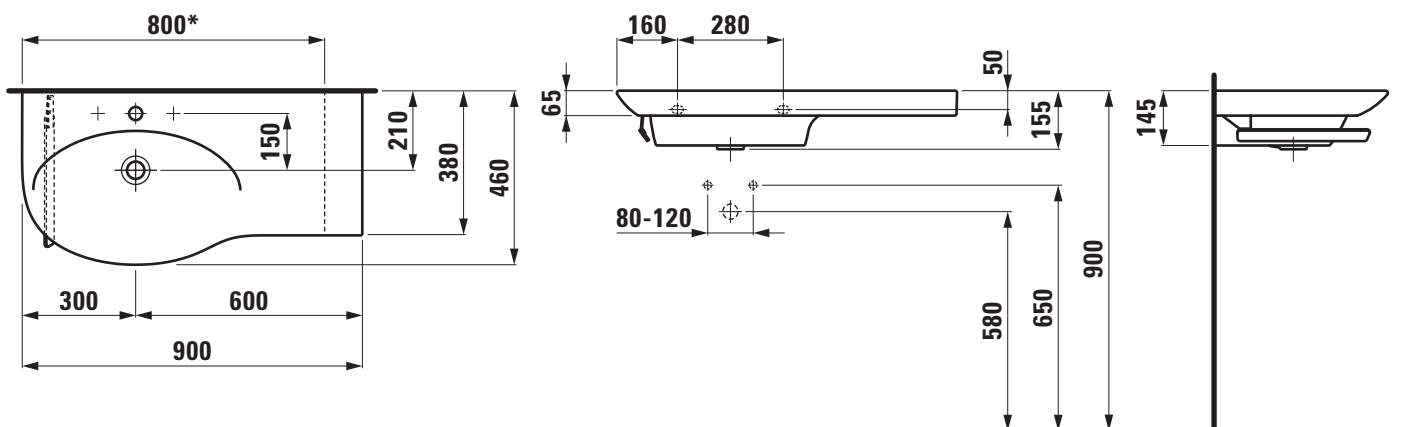

TECHNICAL DRAWINGS / S 1 : 20

* = minimum measure for cutting