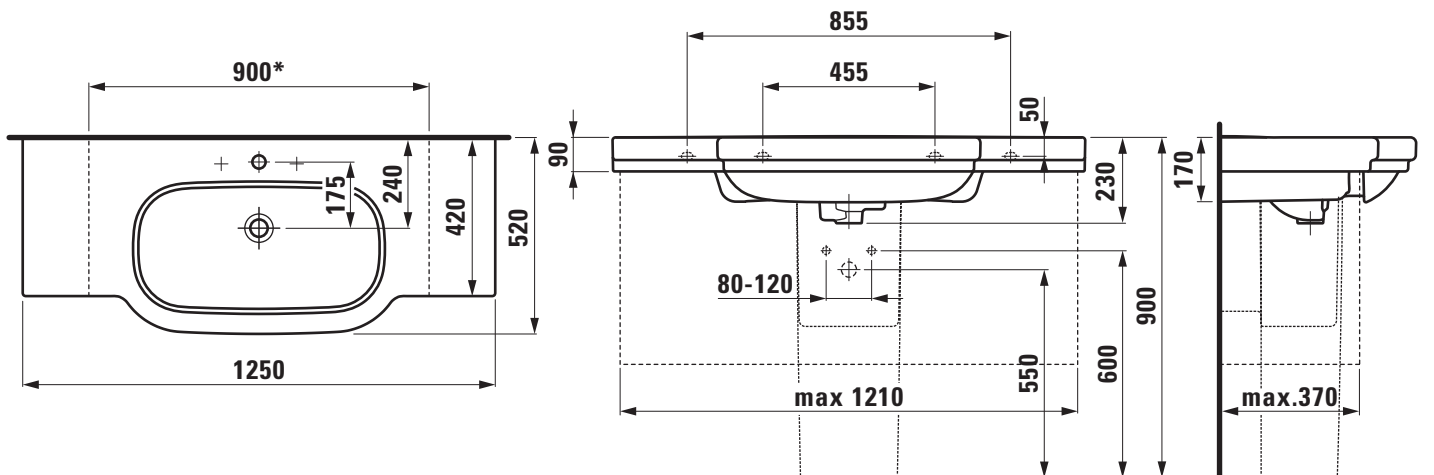

## Countertop basin / cutable

#### TECHNICAL DATA

Order no.	81068.8	Mounting acc. incl.	with concealed ceramic waste and overflow, chrome-plated vertical cover, order no. 89097.8
Certified to	EN 31	Mounting acc. excl.	Mounting set M10 x 140 mm, order no. 89988.2
Dimensions	1250 x 520 mm	Otherwise	When ordering the cut version use the order form for cutting
Inside dimensions of the basin	640 x 320 mm	Colours	see colour table
Specification	Always to be fixed to the wall. Cuttable to 900 mm, with 2 side cover to 930 mm Charge 104 – 1 centre tap hole	<b>SPECIFICATION TEXT</b>	Cutable countertop basin Laufen-LB3 CLASSIC, sanitary ceramic EN 31, dimensions 1250 x 520 mm, symmetric, 1 centre tap hole, concealed ceramic waste and overflow, chrome-plated vertical cover Special feature: cuttable to 700 mm, integrated shelves Further options / accessories: 3 tap holes, 3 tap holes distance 8 inches, siphon cover, pedestal, side cover, furniture Order no. 81068.8
Special specification	Charge 108 – 3 tap holes Charge 136 – 3 tap holes, distance 8 inches		
Weight	31,0 kg		
Accessories excl.	Siphon cover, order no. 81968.1 Pedestal, order no. 81968.0 Side cover for cut surface left, order no. 87868.1 right, order no. 87868.2		

#### TECHNICAL DRAWINGS / S 1 : 20

\* = minimum measure for cutting