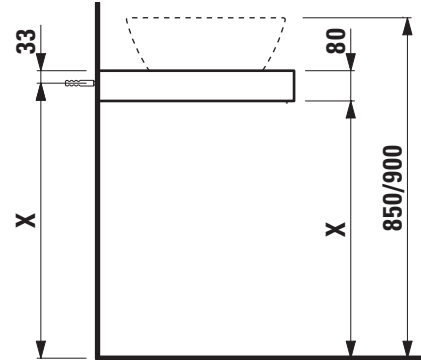

A / mm	B / mm	Ceramic
790,5	250	Palomba 81680.1
790,5	307	Palomba 81680.2
790,5	346	Palomba 81680.3
790,5	652	Kartell by Laufen 81233.2
790,5	447	Living City 81743.7
994	535	Living Square 81643.4

A / mm	B / mm	Ceramic
994	395	Living Square 81643.2 Laufen Pro S 81696.2, 81696.3, 81696.4 Laufen Pro 81795.3
994	447	Laufen Pro S 81696.7
790,5	395	all other from matrix for washtops Case

X = The exact height must be set during installation.