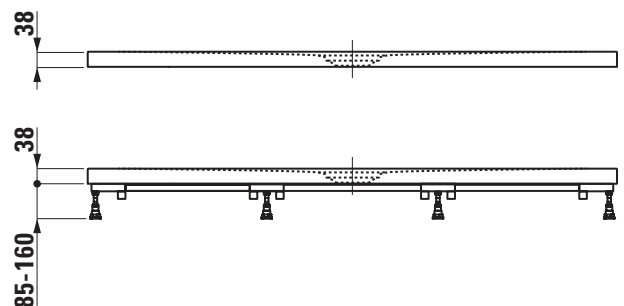

TECHNICAL DRAWINGS / S 1 : 20

Order no.	A / mm	B / mm	C / mm	D / mm
21344.4	1400	800	400	700
21544.5	1400	900	450	700
21344.6	1600	800	400	800
21544.6	1600	900	450	800