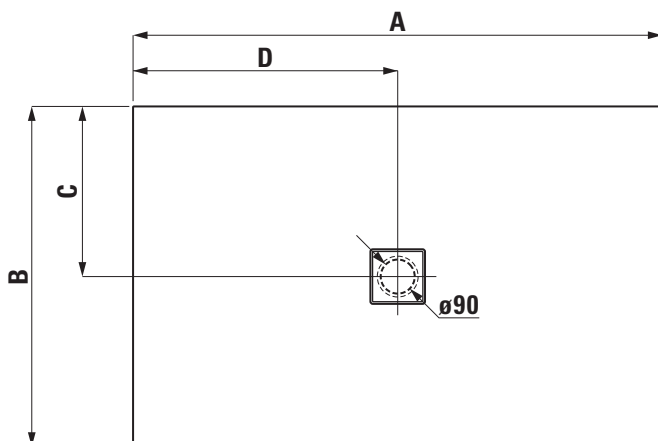

TECHNICAL DRAWINGS / S 1 : 20

Order no.	A / mm	B / mm	C / mm	D / mm
21344.4	1400	800	400	700
21544.5	1400	900	450	700
21344.6	1600	800	400	800
21544.6	1600	900	450	800