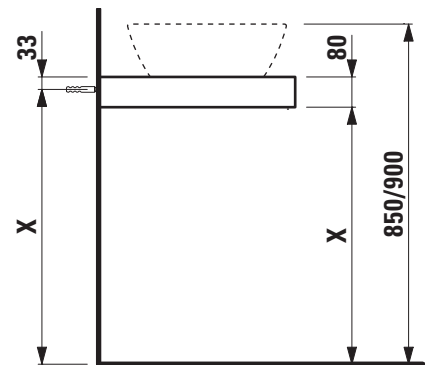

TECHNICAL DRAWINGS / S 1 : 20

A / mm	B / mm	Ceramic
790,5	239	Kartell by Laufen s1233.2 (with tap bank left)
790,5	225	Kartell by Laufen s1033.4
790,5	250	Palomba s1680.1
790,5	290	Val s1228.2 (semi-wet-area right)
994	300	Kartell by Laufen s1033.8
790,5	303	Val s1628.8
790,5	307	Palomba s1680.2
790,5	345	Val s1228.1
790,5	346	Palomba s1680.3
790,5	374	Kartell by Laufen s1033.5

A / mm	B / mm	Ceramic
790,5	447	Living City s1743.7
994	535	Living Square s1643.4
994	395	Living Square s1643.2 Laufen Pro S s1696.2, s1696.3, s1696.4 Laufen Pro s1795.3
994	447	Laufen Pro S s1696.7 Val s1628.5
790,5	500	Val s1228.2 (semi-wet-area left)
994	505	Val s1628.7
790,5	651	Kartell by Laufen s1233.2 (with tap bank right)
790,5	395	all other from matrix for washtops Case

X = The exact height must be set during installation.