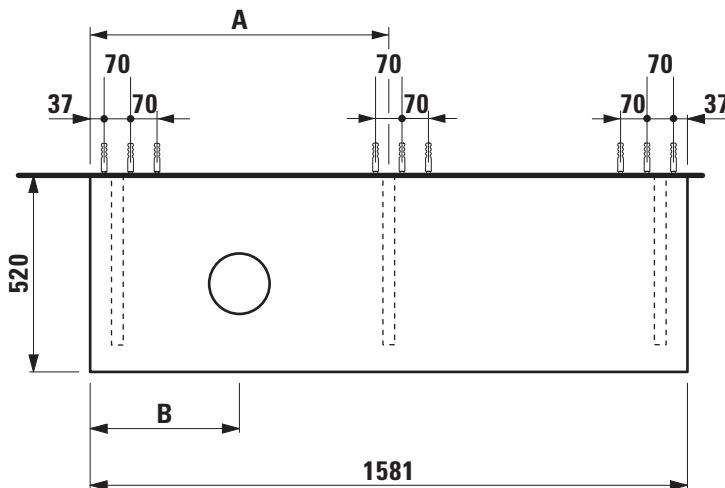

TECHNICAL DRAWINGS / S 1 : 20

A / mm	B / mm	Ceramic
790,5	239	Kartell by Laufen s1233.2 (with tap bank left)
790,5	225	Kartell by Laufen s1033.4
790,5	250	Palomba s1680.1
790,5	290	Val s1228.2 (semi-wet-area right)
994	300	Kartell by Laufen s1033.8
790,5	303	Val s1628.8
790,5	307	Palomba s1680.2
790,5	345	Val s1228.1
790,5	346	Palomba s1680.3
790,5	374	Kartell by Laufen s1033.5

A / mm	B / mm	Ceramic
790,5	447	Living City s1743.7
994	535	Living Square s1643.4
994	395	Living Square s1643.2 Laufen Pro S s1696.2, s1696.3, s1696.4 Laufen Pro s1795.3
994	447	Laufen Pro S s1696.7 Val s1628.5
790,5	500	Val s1228.2 (semi-wet-area left)
994	505	Val s1628.7
790,5	651	Kartell by Laufen s1233.2 (with tap bank right)
790,5	395	all other from matrix for washtops Case

X = The exact height must be set during installation.