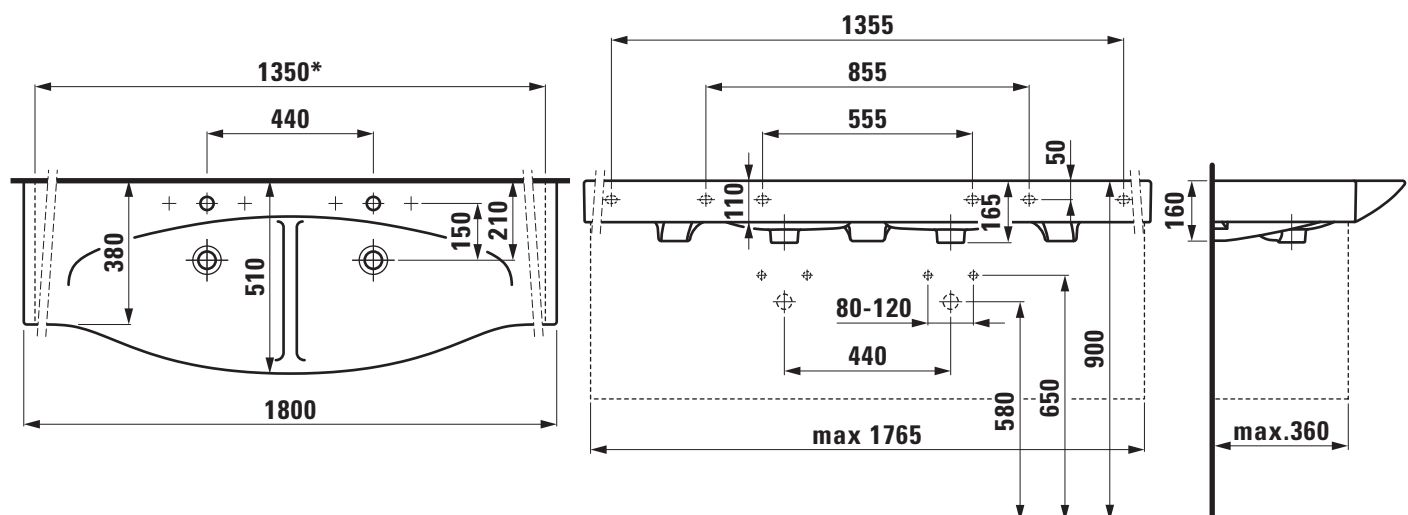

TECHNICAL DATA

Order no.	81370.8
Certified to	EN 14688
Dimensions	1800 x 380/510 mm
Inside dimensions of the basin	565 x 365 mm
Specification	Always to be fixed to the wall. Cut one-sided to 1350 mm Charge 104 – per basin 1 centre tap hole, with overflow
Special specification	Charge 108 – per basin 3 tap holes, with overflow Charge 136 – per basin 3 tap holes, distance 8 inches, with overflow
Weight	39,0 kg
Mounting acc. excl.	3x Mounting set M10 x 140 mm, order no. 89988.2
Otherwise	When ordering the cut version use the order form for cutting
Colours	see colour table

SPECIFICATION TEXT

Cutable double countertop basin Laufen-PALACE, sanitary ceramic EN 14688, dimensions 1800 x 380/510 mm, symmetric per basin 1 centre tap hole
Special feature: overflow channel glazed, cutable to 1350 mm, integrated shelves
Further options / accessories: 3 tap holes, 3 tap holes distance 8 inches with overflow, furniture
Order no. 81370.8

TECHNICAL DRAWINGS / S 1 : 20

* = minimum measure for cutting