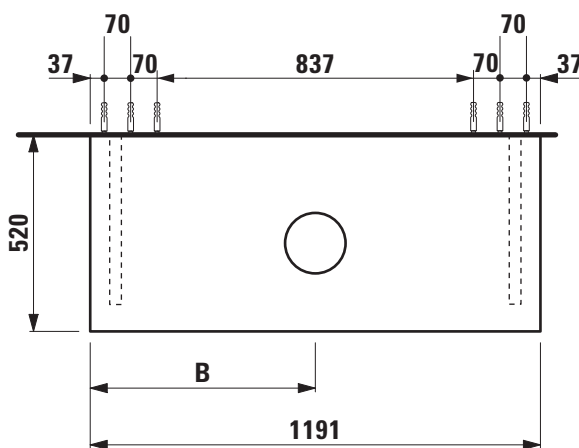

TECHNICAL DRAWINGS / S 1 : 20

B / mm	Ceramic
370	Palomba s1680.1
492	Val s1228.2 (semi-wet-area right)
507	Palomba s1680.2
545	Val s1228.1

B / mm	Ceramic
546	Palomba s1680.3
700	Val s1228.2 (semi-wet-area left)
803	Kartell by Laufen s1233.2
595,5	all other from matrix for washtops Case

X = The exact height must be set during installation.