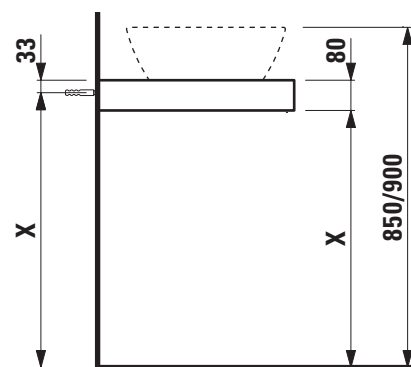

TECHNICAL DRAWINGS / S 1 : 20

B / mm	Ceramic
370	Palomba s1680.1
492	Val s1228.2 (semi-wet-area right)
507	Palomba s1680.2
545	Val s1228.1

B / mm	Ceramic
546	Palomba s1680.3
700	Val s1228.2 (semi-wet-area left)
803	Kartell by Laufen s1233.2
595,5	all other from matrix for washtops Case

X = The exact height must be set during installation.