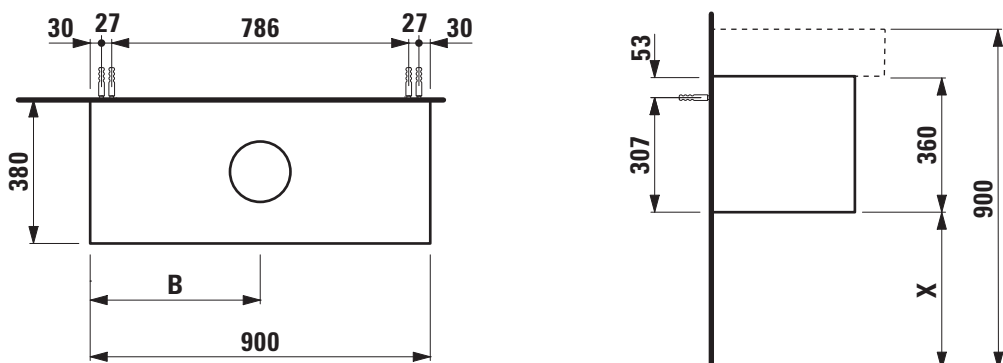

TECHNICAL DRAWINGS / S 1 : 20

B / mm	Ceramic
300	Kartell by Laufen 81033.8 (possibility for asymmetric position on request)
376	Kartell by Laufen 81033.4
450	Kartell by Laufen 81533.1 Ino 81630.0, 81630.2 Val 81628.0, 81628.2, 81628.3, 81628.4, 81628.5

B / mm	Ceramic
525	Kartell by Laufen 81033.5
600	Kartell by Laufen 81033.9 (possibility for asymmetric position on request)

X = The exact height must be set during installation.