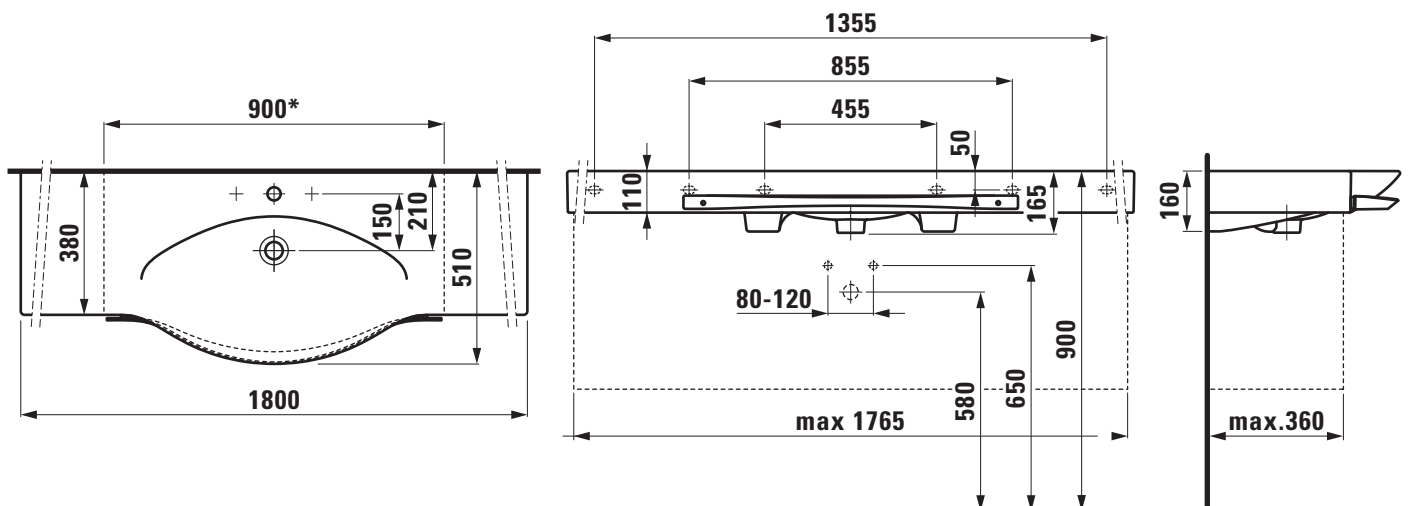

TECHNICAL DATA

Order no.	81270.8
Certified to	EN 14688
Dimensions	1800 x 380/510 mm
Inside dimensions of the basin	700 x 350 mm
Specification	Always to be fixed to the wall. Cut one-sided to 900 mm incl. towel rail order no. 8170.4 Charge 104 – 1 centre tap hole, with overflow
Special specification	Charge 108 – 3 tap holes, with overflow Charge 136 – 3 tap holes, distance 8 inches, with overflow
Weight	40,0 kg
Mounting acc. excl.	3x Mounting set M10 x 140 mm, order no. 89988.2
Otherwise	When ordering the cut version use the order form for cutting
Colours	see colour table

SPECIFICATION TEXT

Cutable countertop basin Laufen-PALACE, sanitary ceramic, EN 14688, dimensions 1800 x 380/510 mm, symmetric, 1 centre tap hole
Special feature: overflow channel glazed, cutable to 900 mm, integrated shelves, with towel rail
Further options / accessories: 3 tap holes, 3 tap holes distance 8 inches with overflow, furniture
Order no. 81270.8

TECHNICAL DRAWINGS / S 1 : 20

* = minimum measure for cutting