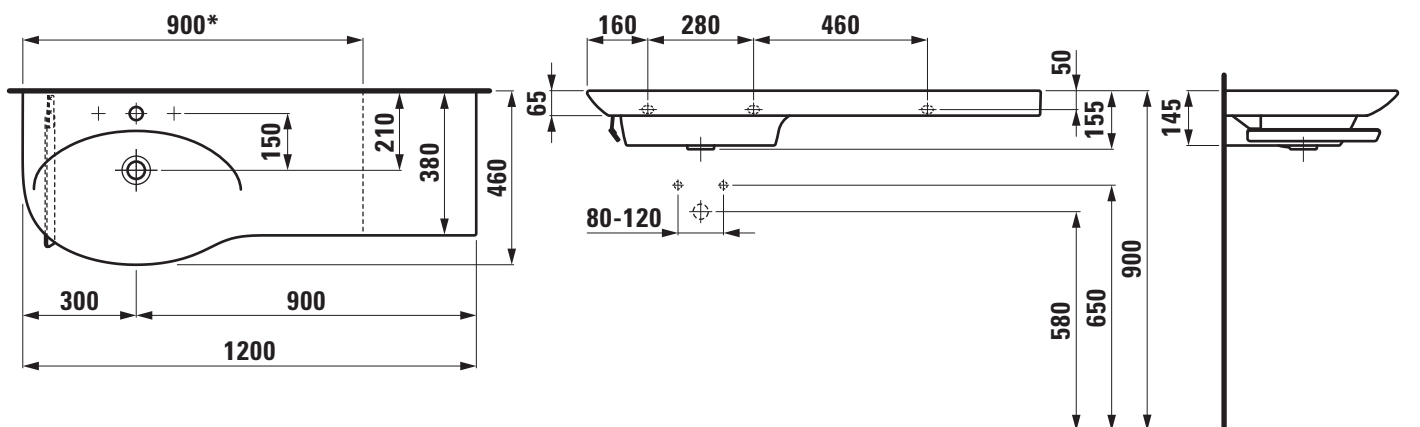

Countertop basin / cutable
81670.6

TECHNICAL DATA

Order no.	81670.6
Certified to	EN 14688
Dimensions	1200 x 380/460 mm
Inside dimensions of the basin	700 x 350 mm
Specification	Always to be fixed to the wall. Basin left, ceramic shelf right
Special specification	Charge 104 – 1 centre tap hole, with overflow Charge 108 – 3 tap holes, with overflow Charge 135 – 1 centre tap hole, with overflow, cut one-sided to 900 mm
Weight	35,0 kg
Accessories excl.	Towel rail left, order no. 8170.7
Mounting acc. excl.	2x Mounting set M10 x 140 mm, order no. 89988.2

Otherwise When ordering the cut version use the order form for cutting

Colours see colour table

SPECIFICATION TEXT

Cutable countertop basin Laufen-PALACE, sanitary ceramic, EN 14688, dimensions 1200 x 380/460 mm, asymmetric basin left, 1 centre tap hole

Special feature: overflow channel glazed, cuttable to 900 mm, integrated shelf right

Further options / accessories: 3 tap holes, 3 tap holes distance 8 inches with overflow, towel rail left 8170.7, furniture

Order no. 81670.6

TECHNICAL DRAWINGS / S 1 : 20

* = minimum measure for cutting