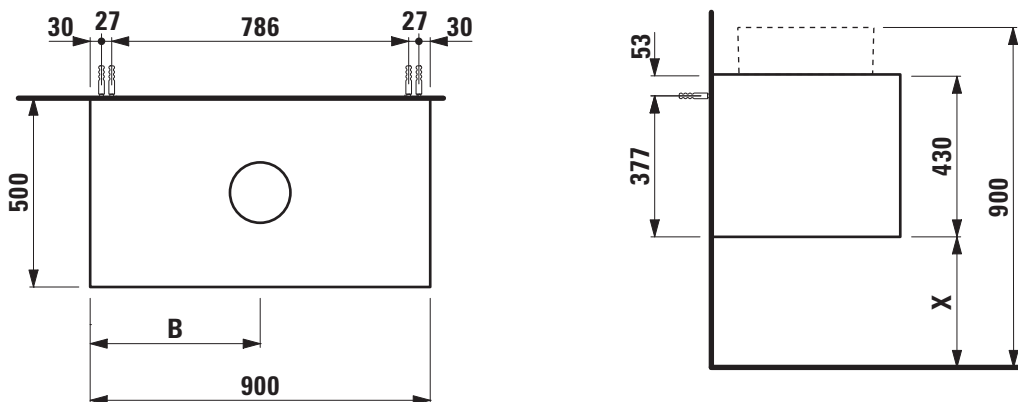

TECHNICAL DRAWINGS / S 1 : 20

B / mm	Ceramic
247	Kartell by Laufen 81233.2 (with tap bank left)
225	Palomba 81680.1
300	Kartell by Laufen 81033.8 (possibility for asymmetric position on request)
346	VAL 81228.2 (left)
360	Palomba 81680.2
375	Kartell by Laufen 81033.4
400	Palomba 81680.3 Val 81228.1

B / mm	Ceramic
450	Kartell by Laufen 81233.1, 81533.1
	Living SaphirKeramik 81143.3 (only with wall mounted tap or asymmetric tap position), 81143.4, 81143.5
	Ino 81230.0, 81730.1 (only with wall mounted tap or asymmetric tap position), 81230.2, 81630.0, 81630.2, 81730.2
	Val 81728.1, 81628.0, 81628.2, 81628.3, 81628.4, 81628.5
525	Kartell by Laufen 81033.5
553	VAL 81228.2 (right)
600	Kartell by Laufen 81033.9 (possibility for asymmetric position on request)
655	Kartell by Laufen 81233.2 (with tap bank right)

X = The exact height must be set during installation.