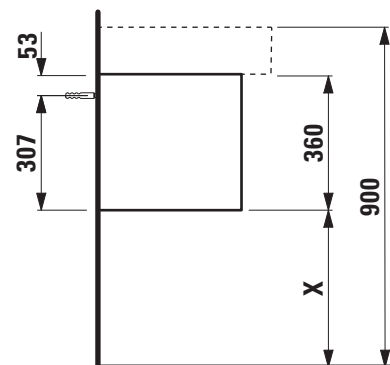

TECHNICAL DRAWINGS / S 1 : 20

B / mm	Ceramic
215	Val 81728.5
225	Kartell by Laufen 81033.4
300	Kartell by Laufen 81033.2, 81033.3, 81033.8, 81533.1 Ino 81630.0, 81630.2 Sonar 81234.0, 81234.1, 81234.2, 81234.3, 81634.1, 81634.2 Val 81128.1, 81028.2, 81028.3, 81528.1

B / mm	Ceramic
325	Val 81028.4
375	Kartell by Laufen 81033.5 Val 81028.5
475	Val 81028.7
600	Kartell by Laufen 81033.9

X = The exact height must be set during installation.