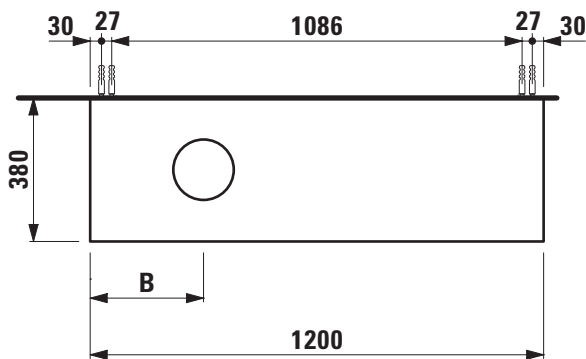

TECHNICAL DRAWINGS / S 1 : 20

B / mm	Ceramic
215	Val 81728.5
225	Kartell by Laufen 81033.4
300	Kartell by Laufen 81033.2, 81033.3, 81033.8, 81533.1 Ino 81630.0, 81630.2 Sonar 81234.0, 81234.1, 81234.2, 81234.3, 81634.1, 81634.2 Val 81128.1, 81028.2, 81028.3, 81528.1

B / mm	Ceramic
325	Val 81028.4
375	Kartell by Laufen 81033.5 Val 81028.5
475	Val 81028.7
600	Kartell by Laufen 81033.9

X = The exact height must be set during installation.