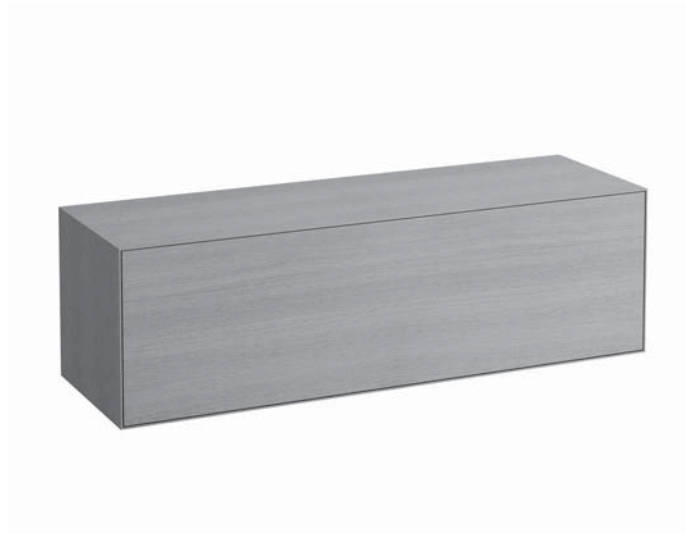

**Vanity unit without / with cut out left**

**40903.0**

**40903.1**

**TECHNICAL DATA**

Order no.	40903.0 / without cut out 40903.1 / 1 cut out left	Accessories excl.	Power socket (EU), IP44, order no. 49298.4 Power socket (CH), IP44, order no. 49298.5 Drawer separations (not recommended with shelf) large, order no. 40920.1 Space saving siphon, order no. 89424.0
Dimensions (WxHxD)	1200 x 360 x 380 mm	Mounting acc. incl.	Installation set for furniture, order no. 49120.6
Matching for washbasin	see table below	Mounting information	The walls installed on must meet the requirements of the furniture in terms of weight and the supplied fastening elements. If this cannot be guaranteed another method of installation needs to be chosen. For example with feet.
Specification	Body/Front – lacquered surface veneer with solid wood edges Slim front with a 4 mm rim 1 push and pull full extension drawer without or with cut out	Colours	250 – Light oak 251 – Dark oak
Weight	28,0 kg		
Accessories excl.	Shelf L shaped for drawer, with pre-drilled holes in the back (left and right) for optional power socket, depth 90 mm, order no. 40924.5 depth 150 mm, order no. 40924.6		

B / mm	Ceramic
325	Val 81028.4
375	Kartell by Laufen 81033.5 Val 81028.5
475	Val 81028.7
600	Kartell by Laufen 81033.9

X = The exact height must be set during installation.

## Matrix for vanity units 900 mm / 1200 mm depth 380 mm