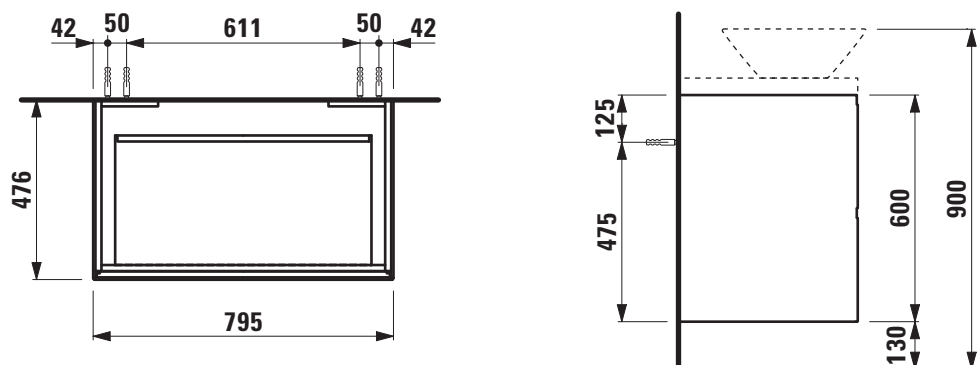

Drawer element

40640.6

40641.6

40642.6

40643.6

40644.6

TECHNICAL DATA

Order no.	40640.6 / 2 drawers 40641.6 / 2 drawers, 1 socket (CH) 40642.6 / 2 drawers, 1 socket (EU) 40643.6 / 2 drawers, LED, 1 socket (CH) 40644.6 / 2 drawers, LED, 1 socket (EU)	Mounting information	The walls installed on must meet the requirements of the furniture in terms of weight and the supplied fastening elements. If this cannot be guaranteed another method of installation needs to be chosen. 230V power supply required (only for drawer element with socket/LED).
Dimensions (WxHxD)	795 x 600 x 476 mm	Colours	220 – White 221 – Common pear light 222 – Cherry Vermont dark 223 – Stone grey
Specification	Body/Front – MDF board with PVC foil Integrated handle on the top of the drawers Without top for mounting under washtop or washtop with washbasin		
Weight	36,0 kg		
Accessories excl.	Drawer separations, order no. 49030.1 Towel rail, chromed, order no. 49095.2		
Mounting acc. incl.	Installation set, order no. 49033.2 Space saving siphon, order no. 89424.0		

TECHNICAL DRAWINGS / S 1 : 20

X = The exact height must be set during installation.