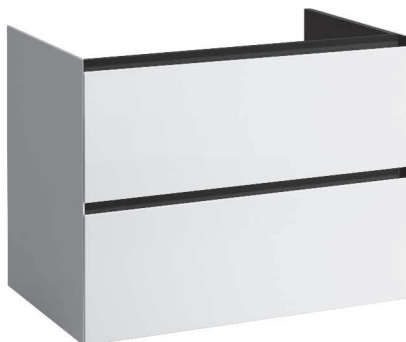

Drawer element

40640.6

40641.6

40642.6

40643.6

40644.6

TECHNICAL DATA

Order no.	40640.6 / 2 drawers 40641.6 / 2 drawers, 1 socket (CH) 40642.6 / 2 drawers, 1 socket (EU) 40643.6 / 2 drawers, LED, 1 socket (CH) 40644.6 / 2 drawers, LED, 1 socket (EU)	Mounting information	The walls installed on must meet the requirements of the furniture in terms of weight and the supplied fastening elements. If this cannot be guaranteed another method of installation needs to be chosen. 230V power supply required (only for drawer element with socket/LED).
Dimensions (WxHxD)	795 x 600 x 476 mm	Colours	220 – White 221 – Common pear light 222 – Cherry Vermont dark 223 – Stone grey
Specification	Body/Front – MDF board with PVC foil Integrated handle on the top of the drawers Without top for mounting under washtop or washtop with washbasin		
Weight	36,0 kg		
Accessories excl.	Drawer separations, order no. 49030.1 Towel rail, chromed, order no. 49095.2		
Mounting acc. incl.	Installation set, order no. 49033.2 Space saving siphon, order no. 89424.0		

TECHNICAL DRAWINGS / S 1 : 20

X = The exact height must be set during installation.