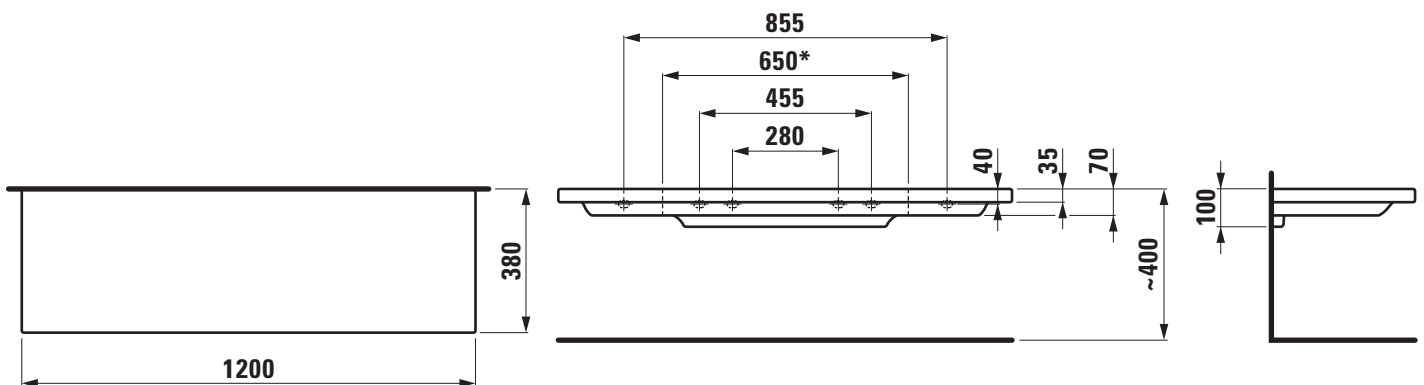

SET LIVING SQUARE / PALACE

Ceramic Shelf / cutable

87043.4

TECHNICAL DATA

Order no.	87043.4
Dimensions	1200 x 380 mm
Specification	max. load 50 kg Cutable to 650 mm
Weight	18,5 kg
Mounting acc. excl.	3x Mounting set M10 x 140 mm, order no. 89988.2
Otherwise	When ordering the cut version use the order form for cutting
Colours	see colour table

SPECIFICATION TEXT

Cutable ceramic shelf Laufen-LIVING SQUARE / PALACE, sanitary ceramic
dimensions 1200 x 380 mm
max. load 50 kg
Special feature: cutable to 650 mm
Order no. 87043.4

TECHNICAL DRAWINGS / S 1 : 20

* = minimum measure for cutting