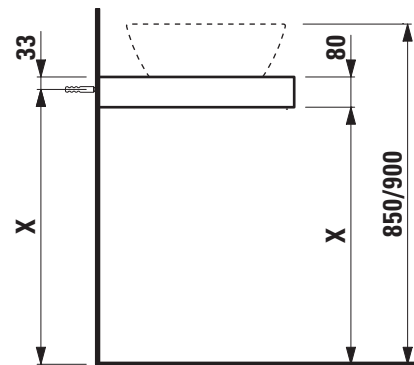

TECHNICAL DRAWINGS / S 1 : 20

B / mm	Ceramic
370	Palomba s1680.1
390	Kartell by Laufen s1233.2 (with tap bank left)
446	Kartell by Laufen s1033.8
492	Val s1228.2 (semi-wet-area right)
503	Val s1628.8
507	Palomba s1680.2
521	Kartell by Laufen s1033.4

B / mm	Ceramic
545	Val s1228.1
546	Palomba s1680.3
670	Kartell by Laufen s1033.5
700	Val s1228.2 (semi-wet-area left)
745	Kartell by Laufen s1033.9
804	Kartell by Laufen s1233.2 (with tap bank right)
595,5	all other from matrix for washtops Case

X = The exact height must be set during installation.