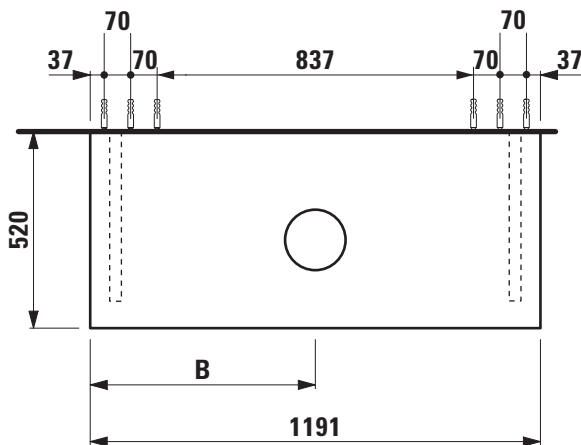

TECHNICAL DRAWINGS / S 1 : 20

B / mm	Ceramic
370	Palomba s1680.1
390	Kartell by Laufen s1233.2 (with tap bank left)
446	Kartell by Laufen s1033.8
492	Val s1228.2 (semi-wet-area right)
503	Val s1628.8
507	Palomba s1680.2
521	Kartell by Laufen s1033.4

B / mm	Ceramic
545	Val s1228.1
546	Palomba s1680.3
670	Kartell by Laufen s1033.5
700	Val s1228.2 (semi-wet-area left)
745	Kartell by Laufen s1033.9
804	Kartell by Laufen s1233.2 (with tap bank right)
595,5	all other from matrix for washtops Case

X = The exact height must be set during installation.