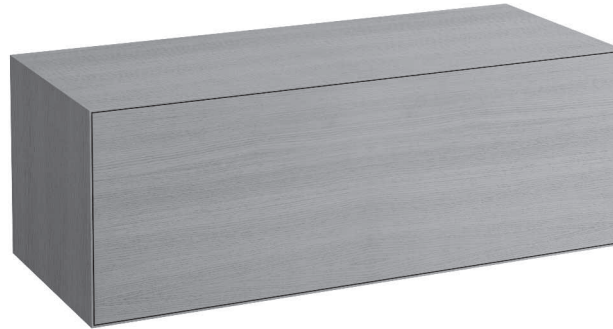

## Vanity unit without / with 2 cut outs

40905.0

40905.4

### TECHNICAL DATA

Order no.	40905.0 / without cut out 40905.4 / 2 cut outs	Accessories excl.	Power socket (EU), IP44, order no. 49298.4 Power socket (CH), IP44, order no. 49298.5 Drawer separations (not recommended with shelf) large, order no. 40920.1 Space saving siphon, order no. 89424.0
Dimensions (WxHxD)	1200 x 430 x 500 mm	Mounting acc. incl.	Installation set for furniture, order no. 49120.6
Matching for washbasin	see table below	Mounting information	The walls installed on must meet the requirements of the furniture in terms of weight and the supplied fastening elements. If this cannot be guaranteed another method of installation needs to be chosen. For example with feet.
Specification	Body/Front – lacquered surface veneer with solid wood edges Slim front with a 4 mm rim 1 push and pull full extension drawer without or with cut out	Colours	250 – Light oak 251 – Dark oak
Weight	37,5 kg		
Accessories excl.	Base, height 40 mm, order no. 40923.5 Shelf L shaped for drawer, with pre-drilled holes in the back (left and right) for optional power socket, depth 90 mm, order no. 40924.5 depth 150 mm, order no. 40924.6		