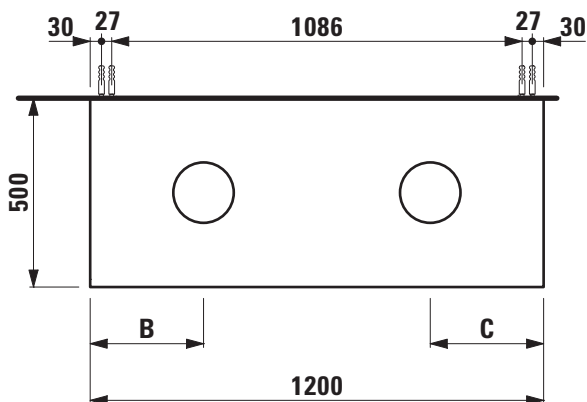

TECHNICAL DRAWINGS / S 1 : 20

B / mm	C / mm	Ceramic
195	405	Val 81228.2 (left)
210	390	Palomba 81680.2
250	350	Val 81228.1
300	300	Kartell by Laufen 81233.1, 81533.1 Living SaphirKeramik 81143.3 (only with wall mounted tap or asymmetric tap position), 81143.5

B / mm	C / mm	Ceramic
300	300	Ino 81230.0, 81730.1 (only with wall mounted tap or asymmetric tap position), 81230.2, 81730.2 (only with wall mounted tap), 81630.0, 81630.2 Val 81628.0, 816282, 81728.1
405	195	Val 81228.2 (right)

X = The exact height must be set during installation.