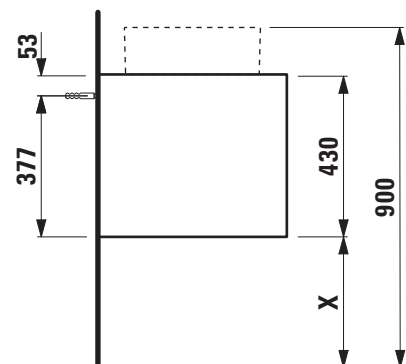

TECHNICAL DRAWINGS / S 1 : 20

B / mm	C / mm	Ceramic
195	405	Val 81228.2 (left)
210	390	Palomba 81680.2
250	350	Val 81228.1
300	300	Kartell by Laufen 81233.1, 81533.1 Living SaphirKeramik 81143.3 (only with wall mounted tap or asymmetric tap position), 81143.5

B / mm	C / mm	Ceramic
300	300	Ino 81230.0, 81730.1 (only with wall mounted tap or asymmetric tap position), 81230.2, 81730.2 (only with wall mounted tap), 81630.0, 81630.2 Val 81628.0, 816282, 81728.1
405	195	Val 81228.2 (right)

X = The exact height must be set during installation.